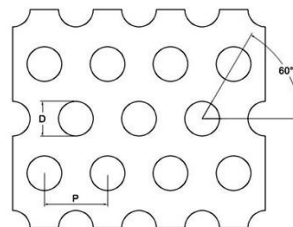

Technical Parameters

When ordering, please specify:

1. Shape

Round hole, slotted hole

2. Hole Size

3. Pitch

4. Thickness

5. Panel Width (PW)

6. Panel Length (PL)

60° Round Hole

90° Slotted Hole

Perforated Metal Sheets

Shape	Hole Size	Pitch	Open Area	Thickness	Weight
type	mm	mm	%	mm	Kgs/m ²
60° Round hole	6.0	8.0	51.0	0.8	3.08
60° Round hole	8.0	12.0	40.3	1.0	4.69
60° Round hole	10.0	15.0	34.9	1.0	5.11
60° Round hole	16.0	22.0	48.0	2.0	8.17
90° Slotted hole	5 x 20	10 x 28	33.8	0.8	3.44
90° Slotted hole	8 x 40	16 x 50	38.28	1.0	4.85
90° Slotted hole	10 x 50	18 x 63	42.2	1.0	4.54