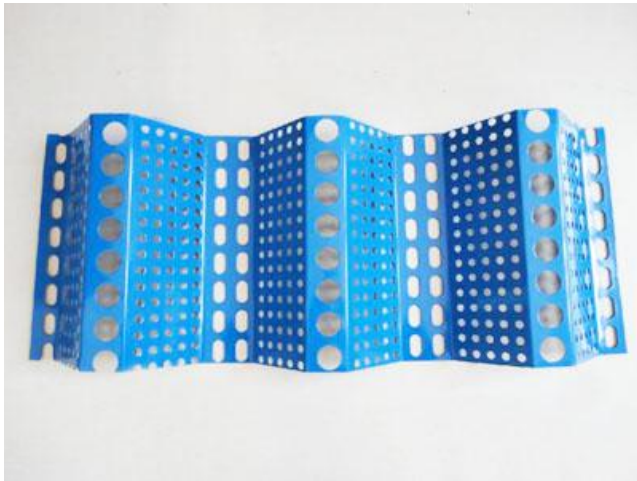

B R O C H U R E

Wind Proof

Anping Web Wire Mesh Co.,Ltd.

Perforated Metal For Wind Proof

Introduction

Perforated metal is widely used against winds and dusts. As wind-proof mesh, perforated metal can be divided into three types: single peak, two-body and tree peaks. The structure is unique for its peaks or raised parts or reduced parts. And there are different hole patterns in the same sheets. This unique design make the perforated mesh a stable structure against wind or dust flow in open areas.

Materials

Stainless steel, galvanized steel, aluminum

Products

Round hole perforated metal sheets
Slotted hole perforated metal sheets

Idea for	Screen Size	Features & Benefits
<ul style="list-style-type: none">• Coking plants• Power plants• Various storage yard coal plants	<ul style="list-style-type: none">• Single wall• Double wall	<ul style="list-style-type: none">• Anti-ultraviolet (anti-aging)• Flame retardant• High impact resistance• Anti-static• Self-cleaning, no maintenance costs• Wind and dust suppression

Technical Parameters

When ordering, please specify:

1. Shape

Round hole, slotted hole

2. Hole Size

3. Pitch

4. Thickness

5. Panel Width (PW)

6. Panel Length (PL)

60° Round Hole

90° Slotted Hole

Perforated Metal Sheets

Shape	Hole Size	Pitch	Open Area	Thickness	Weight
type	mm	mm	%	mm	Kgs/m ²
60° Round hole	6.0	8.0	51.0	0.8	3.08
60° Round hole	8.0	12.0	40.3	1.0	4.69
60° Round hole	10.0	15.0	34.9	1.0	5.11
60° Round hole	16.0	22.0	48.0	2.0	8.17
90° Slotted hole	5 x 20	10 x 28	33.8	0.8	3.44
90° Slotted hole	8 x 40	16 x 50	38.28	1.0	4.85
90° Slotted hole	10 x 50	18 x 63	42.2	1.0	4.54