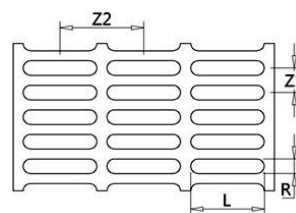

Technical Parameters

When ordering, please specify:

1. Shape

Round hole, slotted hole

2. Hole Size

3. Pitch

4. Thickness

5. Panel Width (PW)

6. Panel Length (PL)

60° Round Hole

90° Slotted Hole

Perforated Metal Sheets

Shape	Hole Size	Pitch	Open Area	Thickness	Weight
type	mm	mm	%	mm	Kgs/m ²
60° Round hole	6.0	8.0	51.0	0.8	3.08
60° Round hole	8.0	12.0	40.3	1.0	4.69
60° Round hole	10.0	15.0	34.9	1.0	5.11
60° Round hole	16.0	22.0	48.0	2.0	8.17
90° Slotted hole	5 x 20	10 x 28	33.8	0.8	3.44
90° Slotted hole	8 x 40	16 x 50	38.28	1.0	4.85
90° Slotted hole	10 x 50	18 x 63	42.2	1.0	4.54