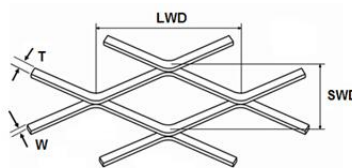

Products

Diamond hole perforated metal

Idea for	Screen Size	Features & Benefits
<ul style="list-style-type: none">• Restaurants• Camping	<ul style="list-style-type: none">• D 280mm• W30 x L50mm	<ul style="list-style-type: none">• Reusable and easy to clean• High-temperature heat resistant• Diamond shape, the surface is not smooth to help keep your food on the grill• Light weight, easy to use

Technical Parameters

When ordering, please specify:

1. Shape

Diamond hole

2. Hole Size (LWD x SWD)

3. Strand (W)

4. Thickness (T)

5. Panel Width (PW)

6. Panel Length (PL)

Standard Type

Flattened Type

Expanded Metal Mesh

Hole Size LWD x SWD		Strand D		Thickness	Weight
mm	inch	mm	inch	mm	Kgs/m ²
8 x 5	0.315 x 0.197	0.5	0.020	0.5	0.79
8 x 5	0.315 x 0.197	1.0	0.039	0.5	1.57
10 x 5	0.394 x 0.197	0.5	0.020	0.6	0.94
10 x 5	0.394 x 0.197	1.0	0.039	0.6	1.88
12 x 6	0.472 x 0.236	0.5	0.020	0.6	0.79
12 x 6	0.472 x 0.236	1.0	0.039	0.6	1.57
15 x 8	0.591 x 0.315	1.0	0.039	1.0	1.96